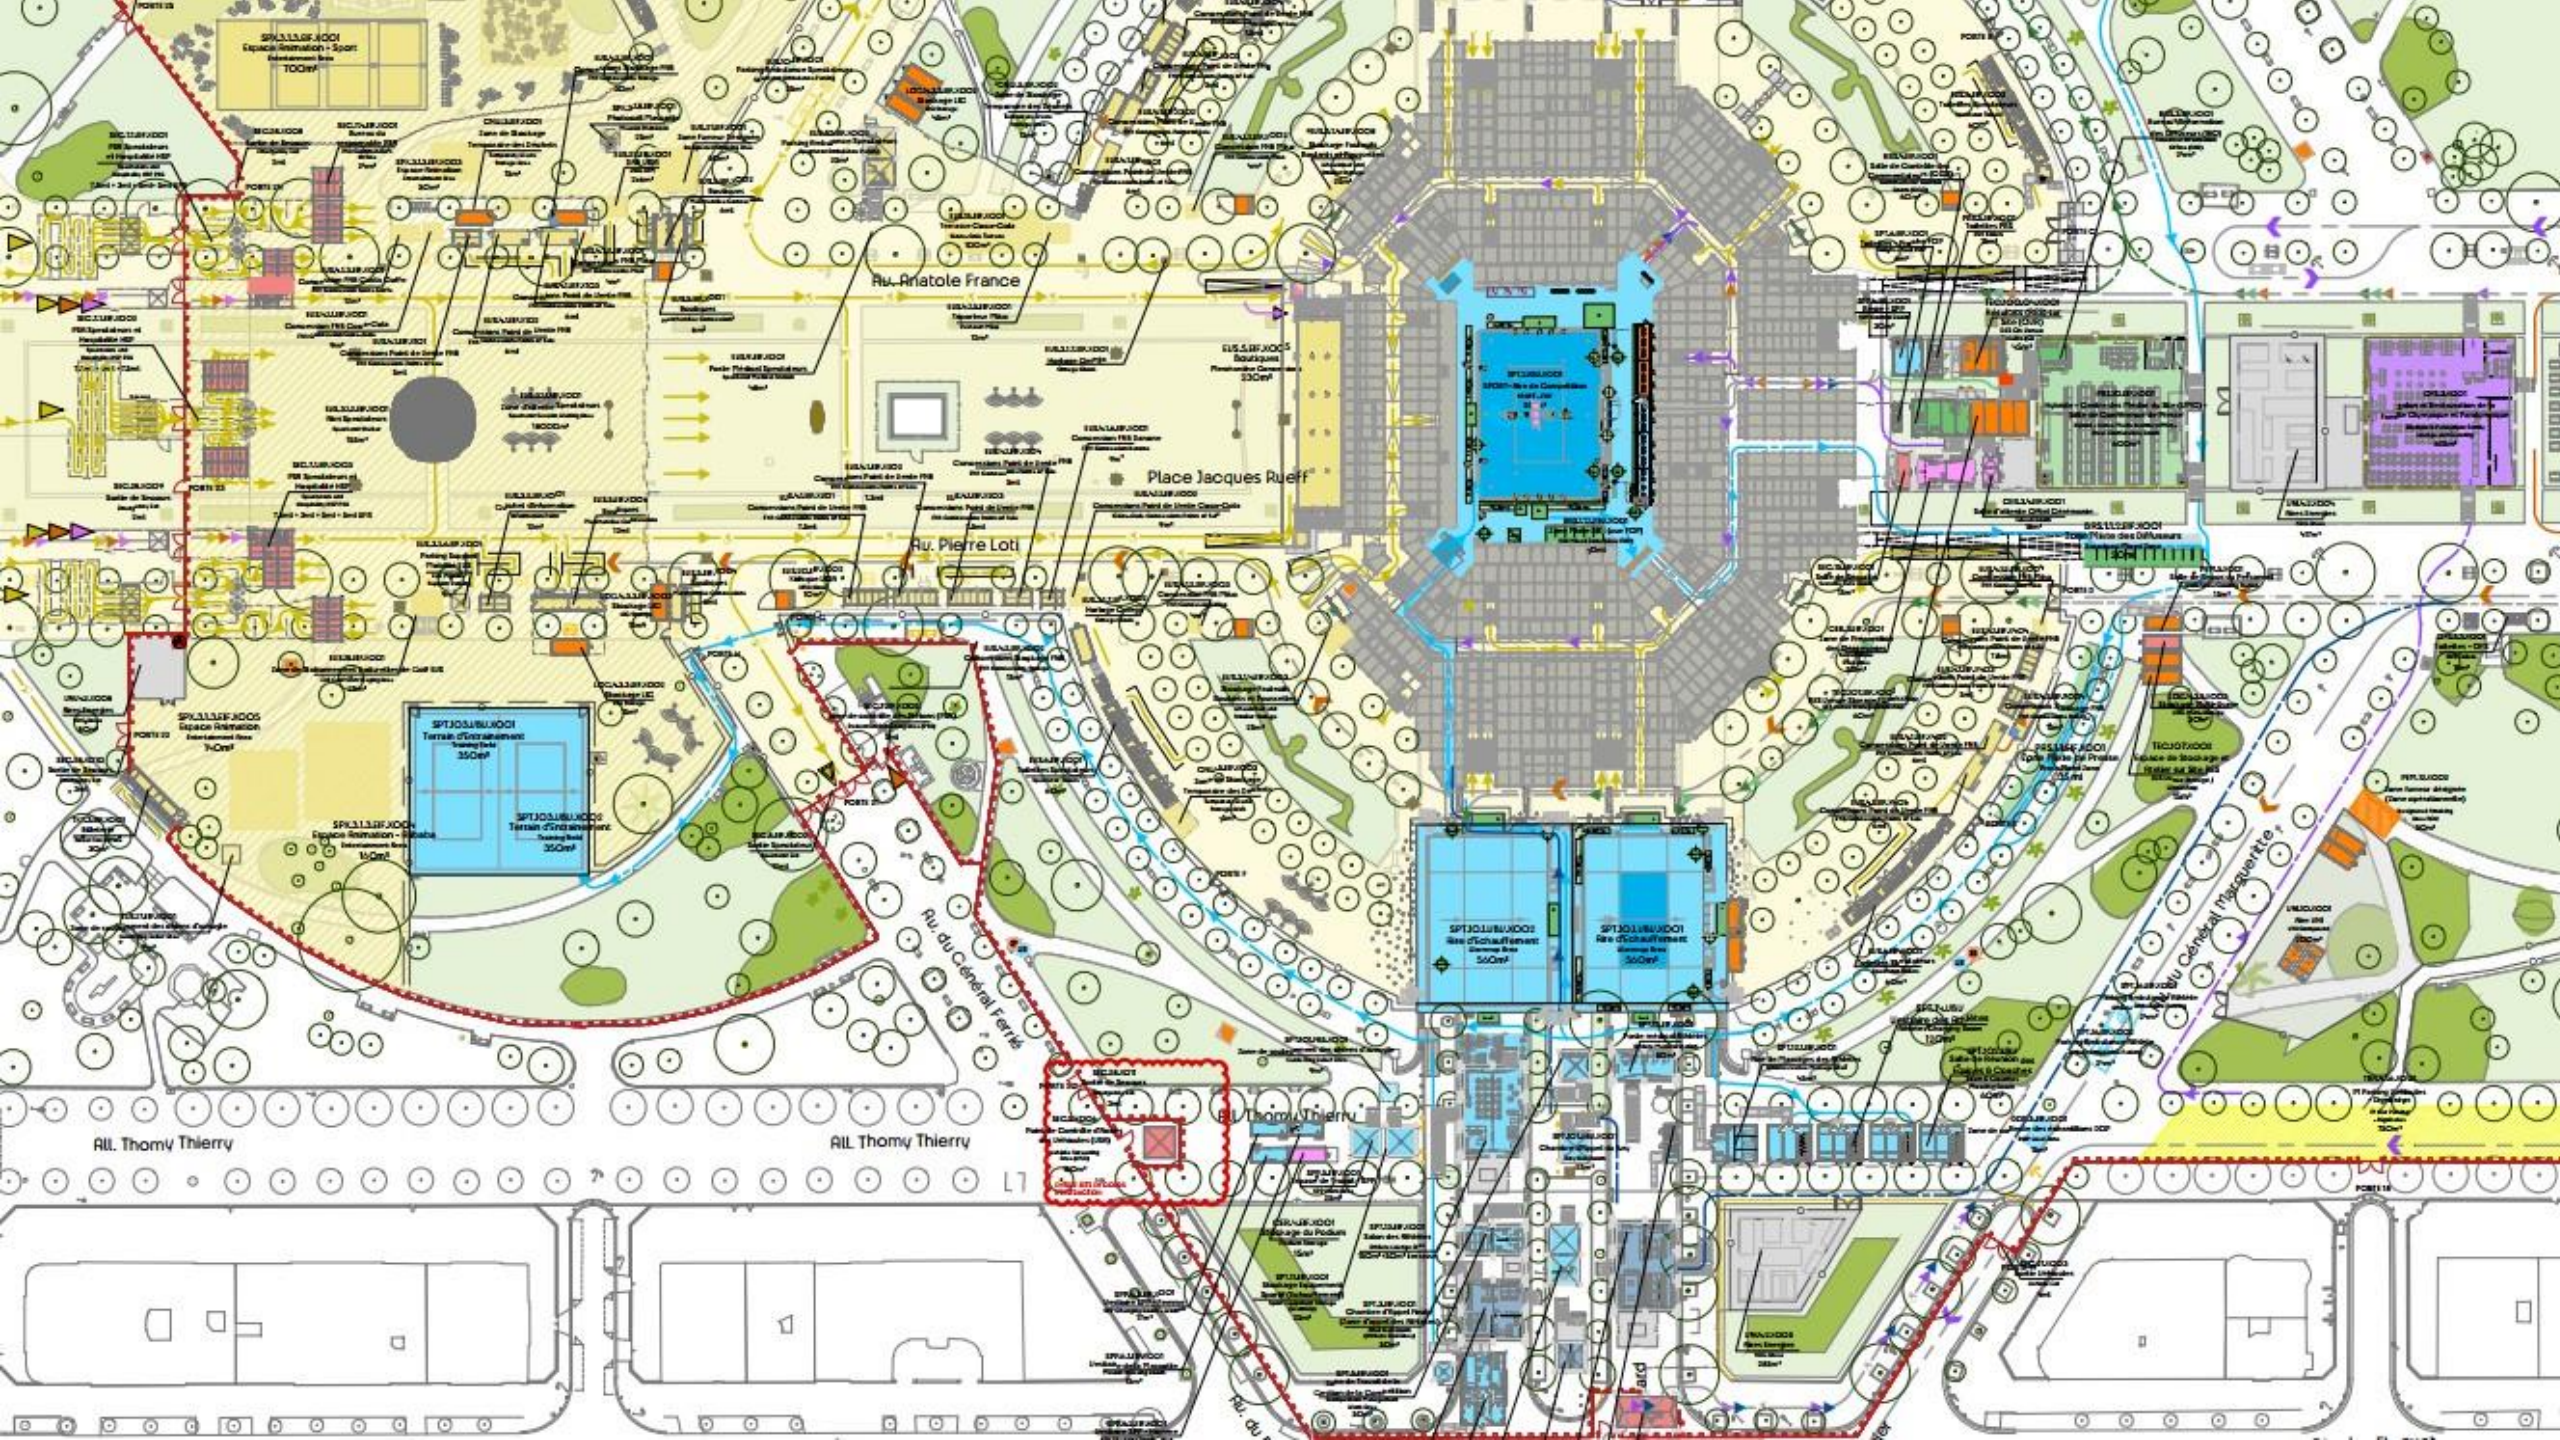

- | | | | | | | |
|-----------------------|-----------------------------|------------------------------|-------------------------|-------------------------------|---|---------------------------------|
| Field of Play | Site Perimeter | Drop-Off Zone - IF | Athletes Lounge | Office & Lounge ITO/NTO | Sport Information Desk | Press Mixed Zone |
| Generic Sport Area | Athletes Entrance | Drop-Off Zone Olympic Family | Athletes Changing Rooms | Competition Management Office | Non-Competing Athletes Seats - Same Sport | Broadcast Mixed Zone |
| Spectator/Stand Areas | Pedestrian Screening Area | IF Parking | Warm-Up Area | Jury Call Room | Olympic Family Lounge | Olympic Family Walking Entrance |
| Security | Vehicle Screening Area | NOC Parking | Training Courts | Final Call Room | Olympic Family Seats | |
| Press | Athletes medical center | Toilets | IF Offices | Doping Control | FOP Staff Changing Room | |
| Broadcast Services | Drop-Off Zone Athletes (TA) | Field of Play | IF Lounge | Athletes Massage Area | Venue Dining | |

- 1 Main Entry
- 2 Village Plaza
- 3 Olympic Truce Mural
- 4 Team Processing Centre
- 5 NOC Services Centre
- 6 Sport Information Centre
- 7 Athlete365 Mind Zone Safe Sport Zone
- 8 Multi-Faith Centre
- 9 Doping Control Station
- 10 Village Club
- 11 Chef de Mission Hall
- 12 NOC Container storage space
- 13 Place of Mourning